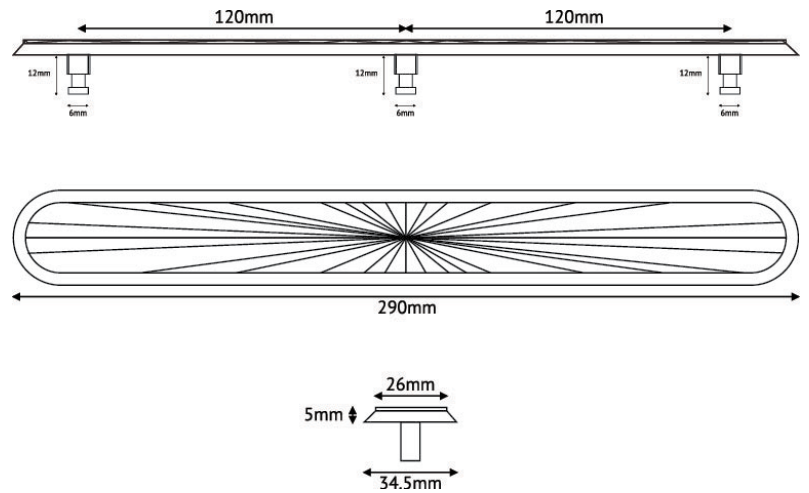

ALLTAC are manufacturers and distributors of quality Australian products

info@alltac.com.au
www.alltac.com.au

Unit 39, 1 Kingston Rd
Heatherton VIC 3202

1300ALLTAC
1300 255 822

Allsafe products can be installed by our licensed contractors throughout Australia and overseas.